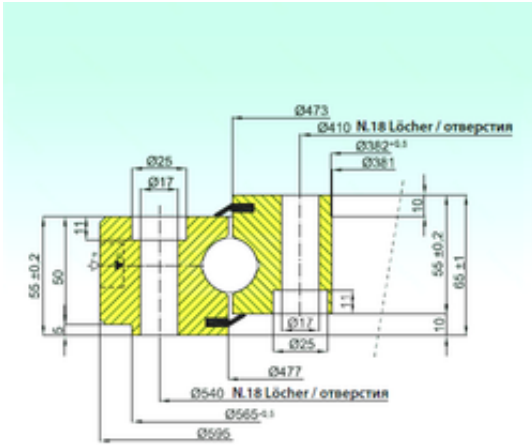

BEARING CORP. OF AMERICA

ISB NB1.25.0475.200-1PPN thrust ball bearings

Bearing No. NB1.25.0475.200-1PPN

Size	381x595x65 mm
Bore Diameter	381 mm
Outer Diameter	595 mm
Width	65 mm
d	381 mm
D	595 mm

NB1.25.0475.200-1PPN Bearing 2D drawings and 3D CAD models