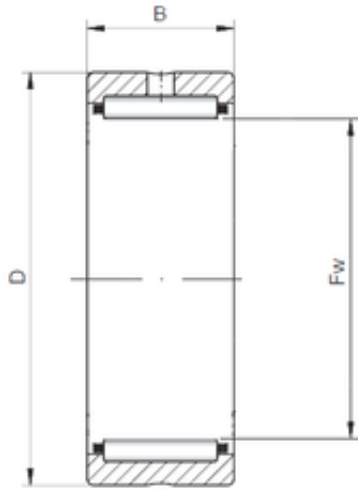

## ISO RNA59/28 needle roller bearings

Bearing No. RNA59/28

Size	32x45x23 mm
Bore Diameter	32 mm
Outer Diameter	45 mm
Width	23 mm
Fw	32 mm
D	45 mm
C	23 mm

RNA59/28 Bearing 2D drawings and 3D CAD models