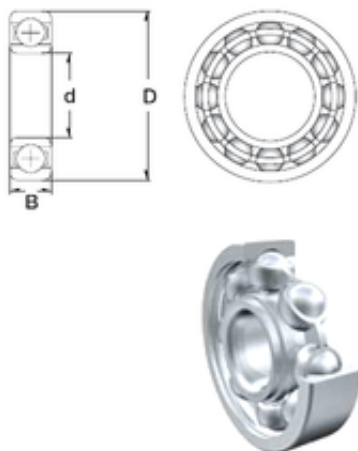

BEARING CORP.OF AMERICA

6,35 mm x 12,7 mm x 4,763 mm ZEN SR188-2Z
deep groove ball bearings

Bearing No. SR188-2Z

Size	6.35x12.7x4.763 mm
Bore Diameter	6,35 mm
Outer Diameter	12,7 mm
Width	4,763 mm
d	6,35 mm
D	12,7 mm
B	4,763 mm
C	4,763 mm
Basic dynamic load rating (C)	1,082 kN
Basic static load rating (C0)	0,442 kN
(Grease) Lubrication Speed	40000 r/min

SR188-2Z Bearing 2D drawings and 3D CAD models