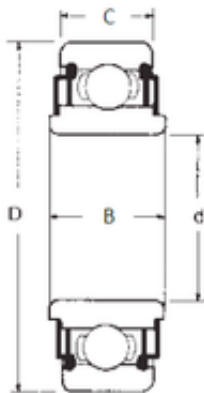

BEARING CORP.OF AMERICA

20 mm x 47 mm x 14 mm FBJ 88504 deep groove ball bearings

Bearing No. 88504

Size	20x47x14 mm
Bore Diameter	20 mm
Outer Diameter	47 mm
Width	14 mm
d	20 mm
D	47 mm
B	14 mm
C	17,75 mm
Weight	0,232 Kg
Basic dynamic load rating (C)	2,22 kN

88504 Bearing 2D drawings and 3D CAD models