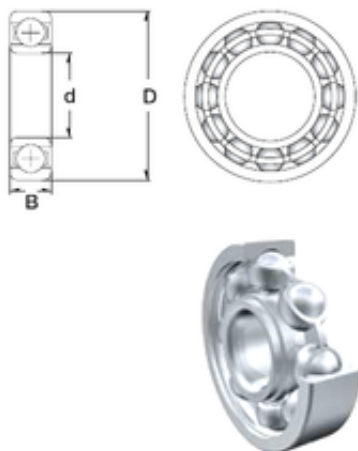

# BEARING CORP.OF AMERICA

22,225 mm x 47,625 mm x 12,7 mm ZEN  
R14-2RS deep groove ball bearings

Bearing No. R14-2RS

Size	22.225x47.625x12.7 mm
Bore Diameter	22,225 mm
Outer Diameter	47,625 mm
Width	12,7 mm
d	22,225 mm
D	47,625 mm
B	12,7 mm
C	12,7 mm
Basic dynamic load rating (C)	12 kN
Basic static load rating (C0)	6,4 kN

R14-2RS Bearing 2D drawings and 3D CAD models