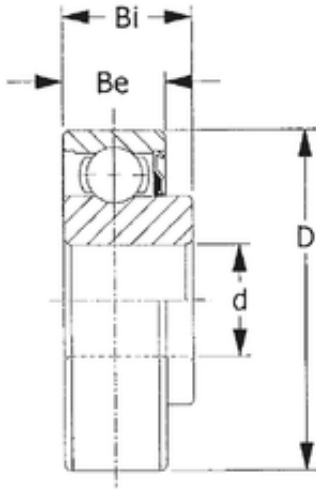

BEARING CORP.OF AMERICA

15,883 mm x 40 mm x 14 mm CYSD 203KR2
deep groove ball bearings

Bearing No. 203KR2

Size	15.883x40x14 mm
Bore Diameter	15,883 mm
Outer Diameter	40 mm
Width	14 mm
d	15,883 mm
D	40 mm
B	14 mm
C	12 mm

203KR2 Bearing 2D drawings and 3D CAD models