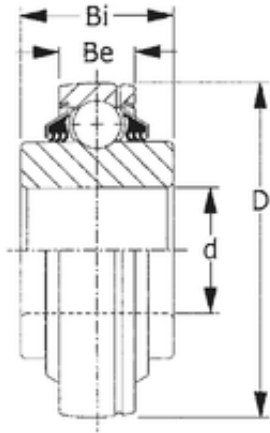

# BEARING CORP.OF AMERICA

68,278 mm x 125 mm x 68,26 mm CYSD  
GW214PPB6 deep groove ball bearings

Bearing No. GW214PPB6

Size	68.278x125x68.26 mm
Bore Diameter	68,278 mm
Outer Diameter	125 mm
Width	68,26 mm
d	68,278 mm
D	125 mm
B	68,26 mm
C	28 mm
Be	28 mm

GW214PPB6 Bearing 2D drawings and 3D CAD models