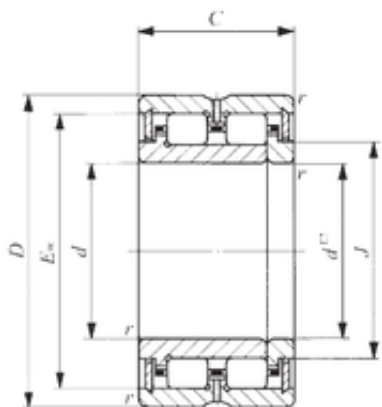

BEARING CORP.OF AMERICA

120 mm x 165 mm x 45 mm IKO NAU 4924
cylindrical roller bearings

Bearing No. NAU 4924

Size	120x165x45 mm
Bore Diameter	120 mm
Outer Diameter	165 mm
Width	45 mm
d	120 mm
D	165 mm
Ew	153,5 mm
B	45 mm
C	45 mm
r min.	1,5 mm
J	136 mm
Weight	2,68 Kg
Basic dynamic load rating (C)	146 kN
Basic static load rating (C0)	268 kN

NAU 4924 Bearing 2D drawings and 3D CAD models