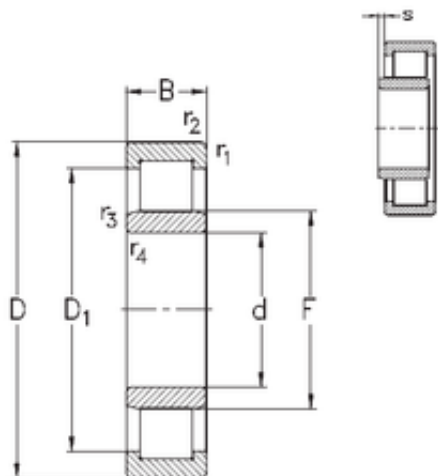

BEARING CORP.OF AMERICA

30 mm x 72 mm x 27 mm NKE NU2306-E-MPA cylindrical roller bearings

Bearing No. NU2306-E-MPA

Size	30x72x27 mm
Bore Diameter	30 mm
Outer Diameter	72 mm
Width	27 mm
d	30 mm
F	40,5 mm
D	72 mm
B	27 mm
C	27 mm
r1 min.	1,1 mm
r2 min.	1,1 mm
r3 min.	1,1 mm
r4 min.	1,1 mm
S	2,5 mm
Weight	0,528 Kg
Basic dynamic load rating (C)	83 kN
Basic static load rating (C0)	77 kN

NU2306-E-MPA Bearing 2D drawings and 3D CAD models