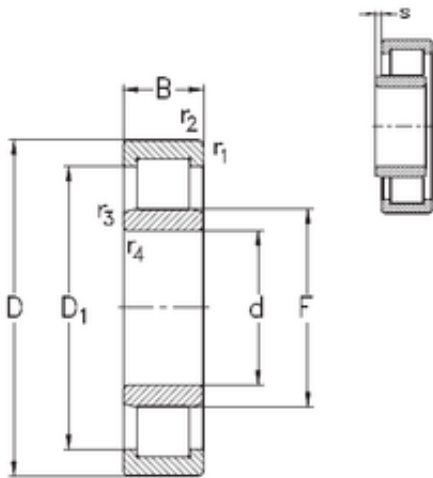

BEARING CORP.OF AMERICA

440 mm x 650 mm x 94 mm NKE NU1088-M6 cylindrical roller bearings

Bearing No. NU1088-M6

Size	440x650x94 mm
Bore Diameter	440 mm
Outer Diameter	650 mm
Width	94 mm
d	440 mm
F	493 mm
D	650 mm
B	94 mm
C	94 mm
r1 min.	6 mm
r2 min.	6 mm
r3 min.	6 mm
r4 min.	6 mm
S	9,8 mm
Weight	110 Kg
Basic dynamic load rating (C)	1553 kN
Basic static load rating (C0)	2712 kN

NU1088-M6 Bearing 2D drawings and 3D CAD models