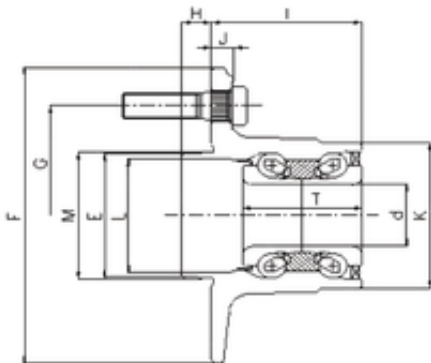

## ILJIN IJ142009 angular contact ball bearings

Bearing No. IJ142009

IJ142009 Bearing 2D drawings and 3D CAD models

Bore Diameter	30 mm
d	30 mm
I	55,8 mm
K	66 mm
E	56 mm
F	138,7 mm
G	100 mm
H	11,5 mm
J	9,6 mm
L	51 mm
M	60,96 mm