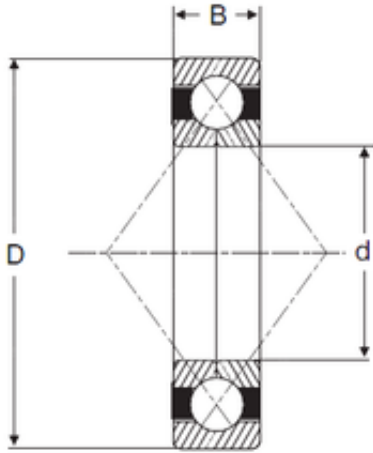

BEARING CORP.OF AMERICA

65 mm x 120 mm x 23 mm SIGMA QJ 213
angular contact ball bearings

Bearing No. QJ 213

Size	65x120x23 mm
Bore Diameter	65 mm
Outer Diameter	120 mm
Width	23 mm
d	65 mm
D	120 mm
B	23 mm
C	23 mm

QJ 213 Bearing 2D drawings and 3D CAD models