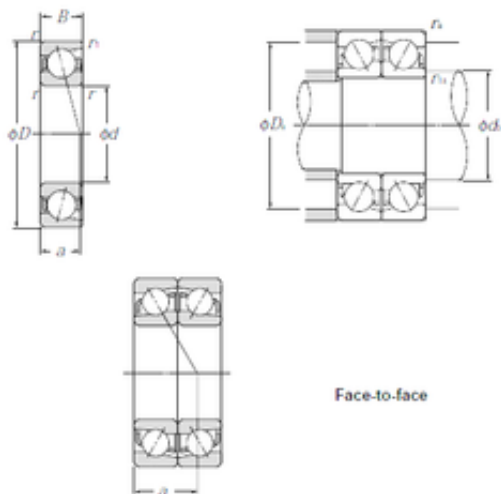

BEARING CORP.OF AMERICA

75 mm x 160 mm x 37 mm CYSD 7315CDF
angular contact ball bearings

Bearing No. 7315CDF

Size	75x160x37 mm
Bore Diameter	75 mm
Outer Diameter	160 mm
Width	37 mm
d	75 mm
D	160 mm
B	37 mm
C	37 mm
Angle (°)	15 °
r min.	2,1 mm
2B	74 mm
Weight	6,18 Kg
Basic dynamic load rating (C)	223 kN
Basic static load rating (C0)	208 kN
(Grease) Lubrication Speed	5500 r/min

7315CDF Bearing 2D drawings and 3D CAD models