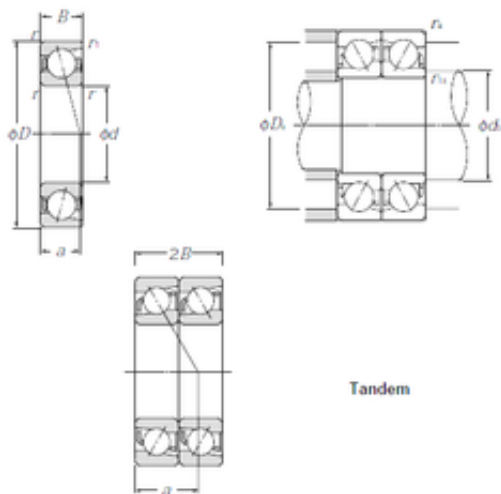

BEARING CORP.OF AMERICA

45 mm x 100 mm x 25 mm CYSD 7309BDT
angular contact ball bearings

Bearing No. 7309BDT

| | |
|-------------------------------|--------------|
| Size | 45x100x25 mm |
| Bore Diameter | 45 mm |
| Outer Diameter | 100 mm |
| Width | 25 mm |
| d | 45 mm |
| D | 100 mm |
| B | 25 mm |
| C | 25 mm |
| Angle () | 40 ° |
| r min. | 1,5 mm |
| 2B | 50 mm |
| Weight | 1,708 Kg |
| Basic dynamic load rating (C) | 95 kN |
| Basic static load rating (C0) | 80,5 kN |
| (Grease) Lubrication Speed | 5400 r/min |

7309BDT Bearing 2D drawings and 3D CAD models