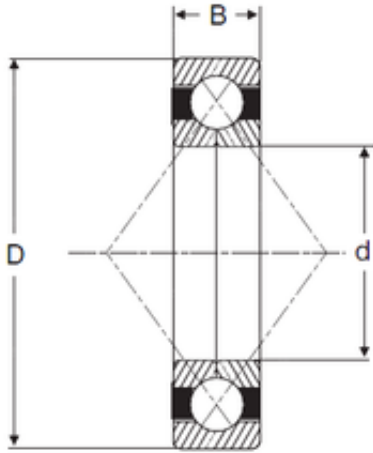

BEARING CORP.OF AMERICA

28,575 mm x 63,5 mm x 15,875 mm SIGMA
QJL 1.1/8 angular contact ball bearings

Bearing No. QJL 1.1/8

Size	28.575x63.5x15.875 mm
Bore Diameter	28,575 mm
Outer Diameter	63,5 mm
Width	15,875 mm
d	28,575 mm
D	63,5 mm
B	15,875 mm
C	15,875 mm

QJL 1.1/8 Bearing 2D drawings and 3D CAD models