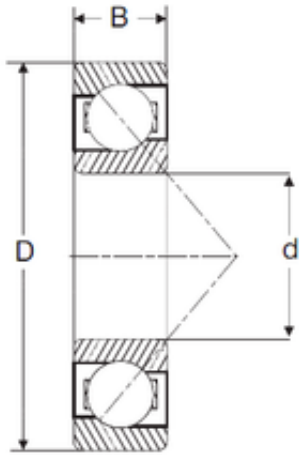

BEARING CORP.OF AMERICA

107,95 mm x 222,25 mm x 44,45 mm SIGMA
MJT 4.1/4 angular contact ball bearings

Bearing No. MJT 4.1/4

Size	107.95x222.25x44.45 mm
Bore Diameter	107,95 mm
Outer Diameter	222,25 mm
Width	44,45 mm
d	107,95 mm
D	222,25 mm
B	44,45 mm
C	44,45 mm

MJT 4.1/4 Bearing 2D drawings and 3D CAD models